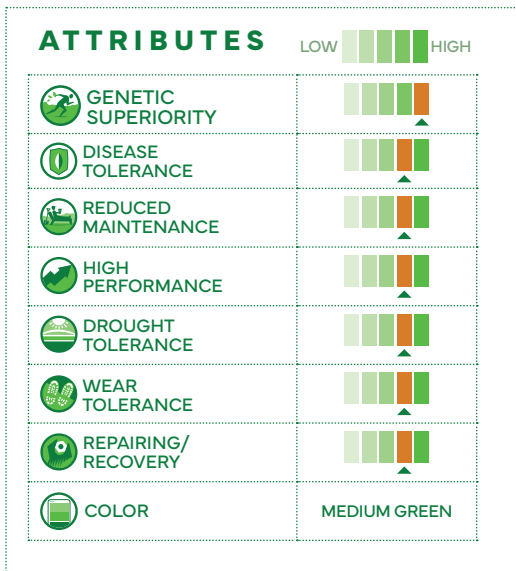

Brooklawn

Kentucky Bluegrass

Premium Quality Meets Unbeatable Value

Discover Affordable, High-Quality Turf Solutions

Looking for a turfgrass that combines outstanding performance with cost-effectiveness? Brooklawn Kentucky Bluegrass is bred to deliver just that. One of the primary goals in Kentucky Bluegrass breeding has always been to develop a top-performing variety that yields enough seed to keep prices economical for turfgrass professionals and enthusiasts alike.

Brooklawn Kentucky Bluegrass is the perfect blend of quality and affordability, setting a new standard in turfgrass excellence.

See the Difference for Yourself

Let us show you why Brooklawn Kentucky Bluegrass is the best new addition for your business, your landscape, or your lawn. Contact us today to learn more about how Brooklawn can transform your turf solutions and deliver results that exceed expectations.

BROOKLAWN KENTUCKY BLUEGRASS

Why Choose Brooklawn Kentucky Bluegrass?

- **Remarkable Color:** Enjoy vibrant, deep green color that enhances any landscape.
- **Exceptional Spring Green-Up:** Experience early and robust growth for a lush lawn when it matters most.
- **Shade & Disease Tolerance:** Trust Brooklawn to thrive in challenging conditions, including shaded areas and where disease resistance is key.
- **Cost and Quality Combined:** Get superior turf performance without breaking the budget, making Brooklawn the smart choice for your inventory.