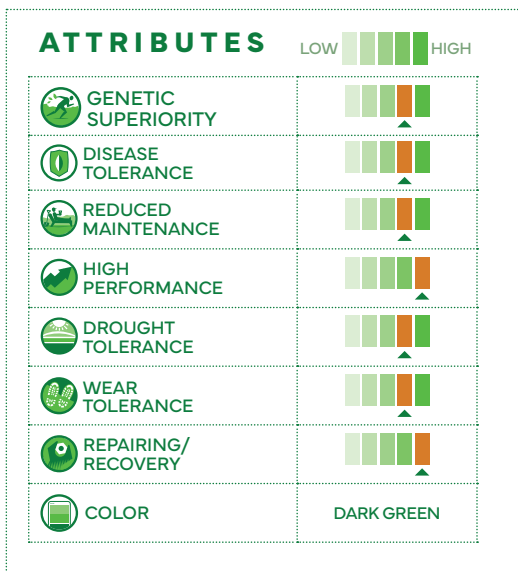

rhambler2^{SRP}

Wear Resistant, Self-Repairing Tall Fescue

Rhambler 2 SRP is a versatile tall fescue with a fine texture and dark green color, making it an excellent addition to Kentucky Bluegrass blends. It's a natural choice for a wide range of applications, including sports fields, parks, and residential and commercial landscaping, especially throughout the Midwest.

What sets Rhambler 2 SRP apart is its Self-Repairing Potential (SRP). Unlike many other fescues, it produces rhizomes, which are underground stems that allow the grass to repair itself from wear and tear. This feature leads to faster establishment, better traffic tolerance, and a quicker recovery from damage.

Key Benefits

- **Self-Repair:** The rhizomes help the turf recover from wear and divots.
- **Wear Resistance:** NTEP (National Turfgrass Evaluation Program) trials have consistently ranked Rhambler 2 SRP as a top performer in living ground cover ratings under traffic stress.
- **High Quality:** It has been recognized for its superior turfgrass quality in trials across seven different locations, demonstrating its wide adaptability.
- **Disease Resistance:** This cultivar naturally resists Brown Patch, a common disease that can devastate other tall fescue varieties.
- **Shade and Drought Tolerance:** Rhambler 2 SRP is an excellent choice for a variety of conditions, as it can thrive in both shade and drought.

RHAMBLER 2 TALL FESCUE

With its robust features, Rhambler 2 SRP is a Blue Tag certified seed ideal for sod production and landscaping.